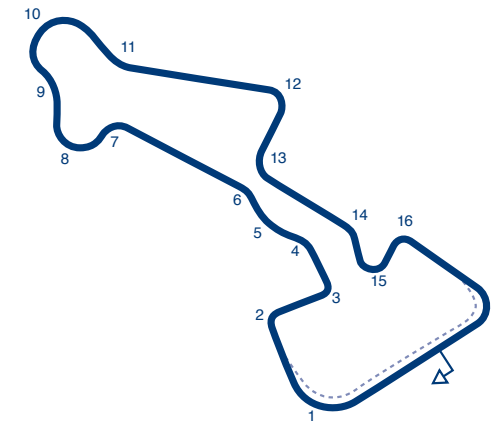

INDIA

MADRAS

	MADRAS MOTOR SPORTS CLUB RACE TRACK TAMIL NADU
Tel	+91 44 49 90 998
Website	www.madrasmotorsports.in
Email	-
L	3.7171 km / 2.310 mi
S	∪
P	gauche / left
W	11 m
Grade	2