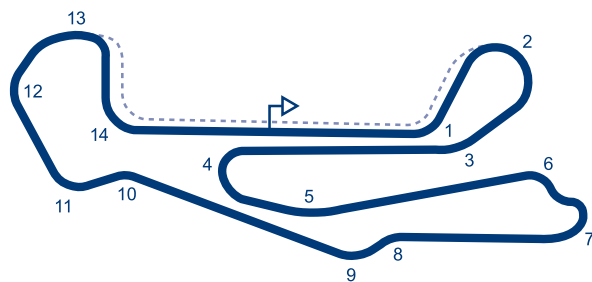

© 2019 FIA

USA

BARBER MOTORSPORTS PARK

✉	BARBER MOTORSPORTS PARK 6040 Barber Motorsports Parkway AL 35094 BIRMINGHAM
Tel	+1 607 535 2486
Website	www.barbermotorsports.com
Email	racing@barbermotorsports.com
L	3.808 km / 2.366 mi
S	⤵
P	droite / right
W	12 m
Grade	2