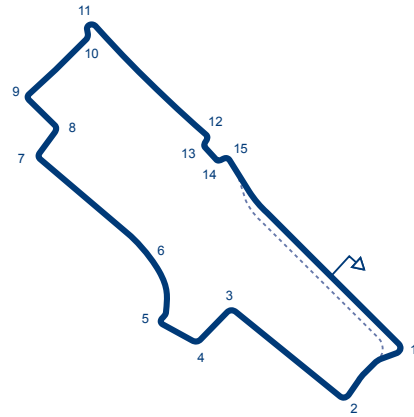

CANADA

MONTREAL e-PRIX

✉	MONTREAL e-PRIX Grand Prix de Trois-Rivières GP3R 1450 rue de l'Hippodrome G9A 5L9 QUEBEC
Tel	+1 (819)370-4787
Website	-
Email	-
L	2.745 km / 1.705 mi
S	⤵
P	gauche / left
W	10 m
Grade	3E