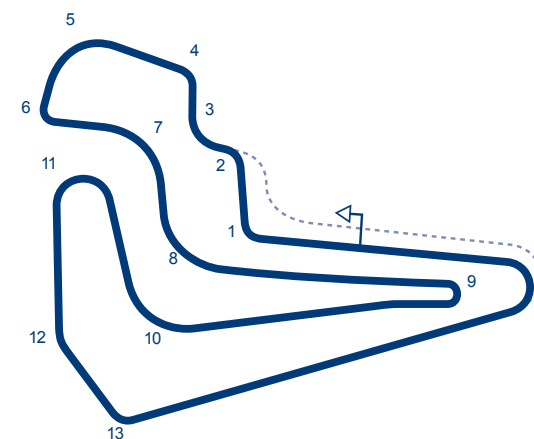

RUSSIA

ADM RACEWAY

✉	AUTODROM MOSCOW 16 km from Moscow Ring Road Verkhneye Myachkovo 140123 MOSCOW
Tel	+7 495 995 95 93
Website	www.admraceway.ru
Email	info@admraceway.ru
L	3.240 km / 2.013 mi
S	⤵
P	gauche / left
W	10 m
Grade	4