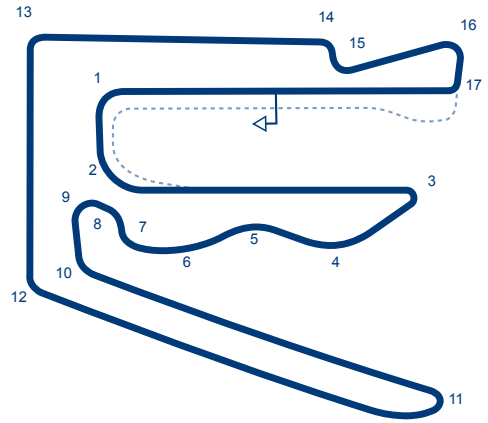

CHINA

V1 AUTOWORLD TIANJIN

✉	V1 AUTO WORLD TIANJIN
Tel	+86 10 6585 1168
Website	www.v1aw.com
Email	enquiy@v1aw.com
L	3.722 km / 2.313 mi
S	⤵
P	gauche / left
W	12 m
Grade	2