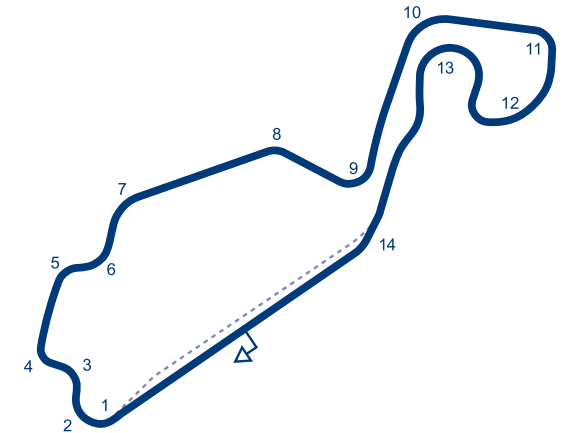

NEW JERSEY MOTORSPORTS PARK

	NEW JERSEY MOTORSPORTS PARK 47 Warbird Drive Millville 8332 NEW JERSEY
Tel	+1 856 327 8000
Website	www.njmp.com
Email	info@njmp.com
L	3.621 km / 2.250 mi
S	U
P	droite / right
W	11 m
Grade	2