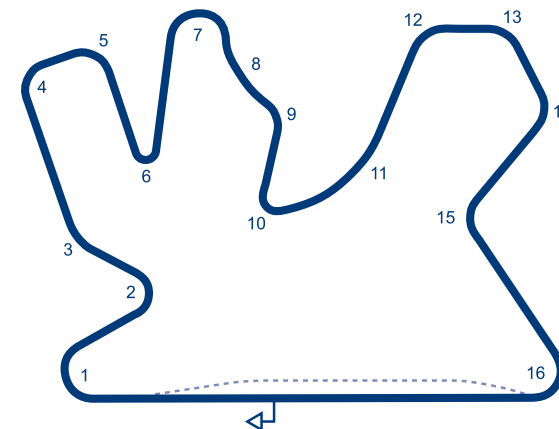

Autre tracé / Other track:
Joker lap: longueur / length: 4.876 km / 3.029 mi

© 2019 FIA

QATAR

LOSAIL INTERNATIONAL CIRCUIT

✉	LOSAIL INTERNATIONAL CIRCUIT Al Wusail - North Relief Road P.o Box 4611 DOHA - QATAR
Tel	+974 472 9151
Website	www.circuitosail.com
Email	info@circuitosail.com
L	5.380 km / 3.343 mi
S	⤵
P	droite / right
W	12 m
Grade	1