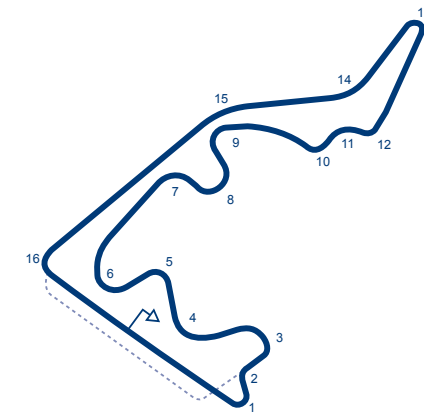

CHINA

SHAOXING TIANMA

✉	SHAOXING TIANMA ZHEJIANG ZHEJIANG
Tel	+86 575 8559 1188
Website	www.zhejiangcircuit.com
Email	enquiry@zhejiangcircuit.com
L	3.238 km / 2.012 mi
S	⤵
P	droite / right
W	12 m
Grade	2
© 2019 FIA