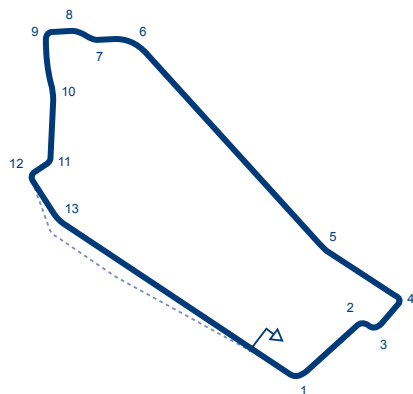

AUSTRALIA

SANDOWN

✉	SANDOWN RACECOURSE 591-659 Princes Hwy Springvale 3171 VIC
Tel	+61 3 9518 1362
Website	www.sandown.net.au
Email	sandown@mrc.net.au
L	3.100 km / 1.926 mi
S	↻
P	gauche / left
W	9 m
Grade	3