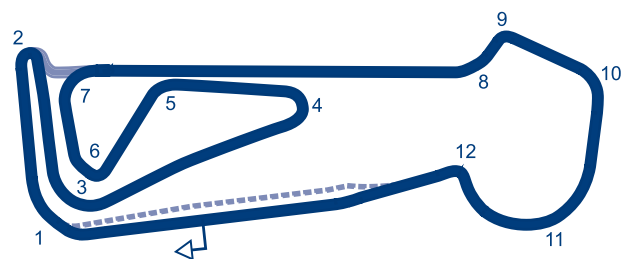

Autre tracé / Other track:
International: longueur / length: 3.619 km / 2.249 mi
Old GP track: longueur / length: 4.141 km / 3.194 mi

UK

SNETTERTON

✉	MOTORSPORT VISION LTD SNETTERTON CIRCUIT Norwich NR16 2JU NORFOLK
Tel	+44 1953 887303
Website	www.snetterton.co.uk
Email	snetterton@motorsportvision.co.uk
L	300: 4.778 km / 2.968 mi
S	↻
P	droite / right
W	10 m
Grade	2