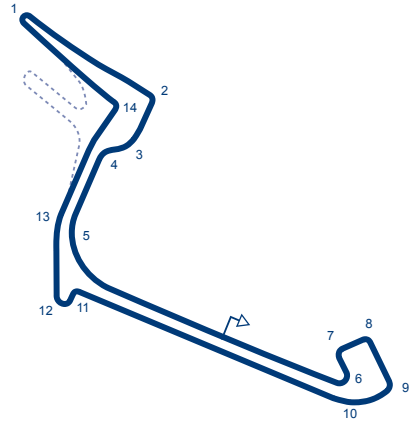

USA

NEW YORK e-PRIX

	NEW YORK e-PRIX NEW YORK
Tel	+44 203 752 7324
Website	-
Email	jhe@fiaformulae.com
L	2.373 km / 1.475 mi
S	∪
P	gauche / left
W	8 m
Grade	3E