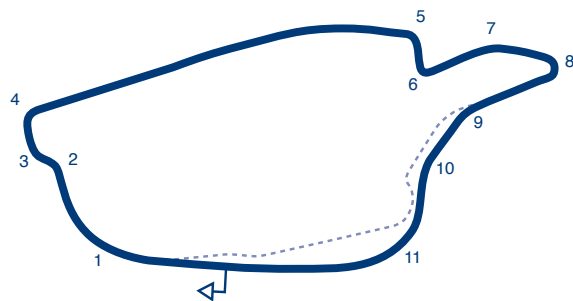

NEW ZEALAND

PUKEKOHE PARK

✉	PUKEKOHE PARK 222-250 Manukau Road P.o Box 47 2340 PUKEKOHE
Tel	+64 9 238 0553
Website	www.countiesracing.co.nz
Email	pukepark@ihug.co.nz
L	2.841 km / 1.765 mi
S	⤵
P	droite / right
W	12 m
Grade	3