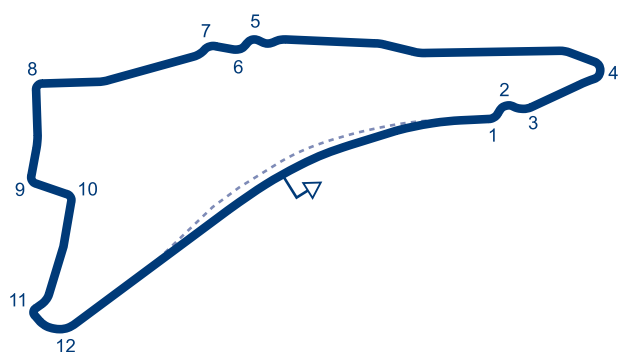

AUSTRALIA

SURFERS PARADISE - QUEENSLAND

✉	SURFERS PARADISE STREET CIRCUIT Gold Coast Motor Events Co. Level 5 - 64 Marine Parade P.o Box 3007 4215 SOUTHPORT QLD
Tel	+61 7 5588 6800
Website	www.supergp.com
Email	info@supergp.com
L	2.984 km / 1.854 mi
S	↻
P	gauche / left
W	10 m
Grade	2