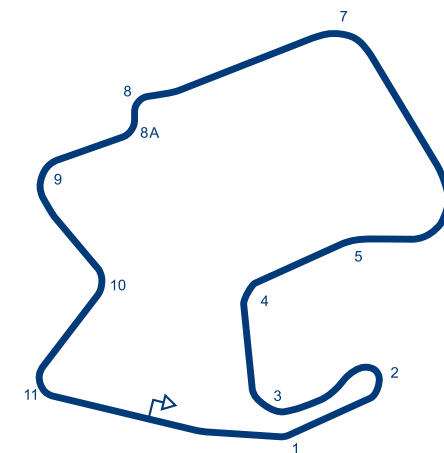

LAGUNA SECA RACEWAY

✉	MAZDA RACEWAY LAGUNA SECA 1021 Monterey-Salinas Highway 93908 SALINAS - CALIFORNIA
Tel	+1 831 242 8201
Website	www.mazdaraceway.com
Email	race@mazdaraceway.com
L	3.581 km / 2.225 mi
S	∩
P	gauche / left
W	9 m
Grade	2