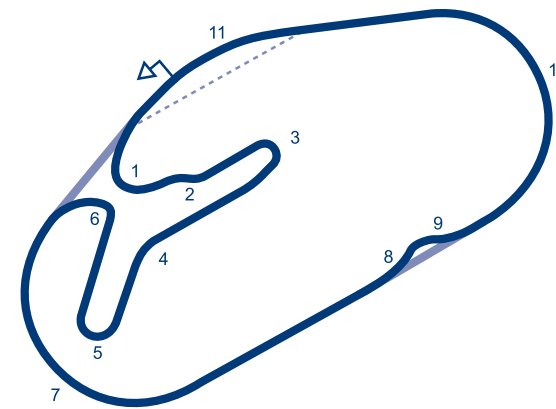

DAYTONA

✉	DAYTONA INTERNATIONAL SPEEDWAY 1801 W. International Speedway Blvd - DAYTONA BEACH 32114 FLORIDA
Tel	+1 386 254 2700
Website	www.daytonainternationalspeedway.com
Email	daytonaspeedway@daytonaspeedway.com
L	4.720 km / 2.933 mi
S	⤵
P	gauche / left
W	10 m
Grade	2