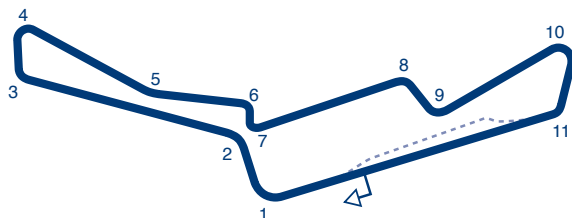

INDONESIA

SENTUL

✉	SENTUL INTERNATIONAL CIRCUIT Pt. Sarana Sirkuitindo Utama Citeureup - Bogor KM 42 West Java
Tel	+62 21 87951080 89
Website	www.sentulinternationalcircuit.com
Email	racing@circuitsentul.com
L	3.965km / 2.464 mi
S	∪
P	gauche / left
W	15 m
Grade	3

© 2019 FIA

IRELAND

MONDELLO PARK

✉	MONDELLO PARK INTERNATIONAL RACING CIRCUIT Donore- Naas COUNTY KILDARE
Tel	+353 45 860 200
Website	www.mondellopark.ie
Email	info@mondellopark.ie
L	3.503 km / 2.177 mi
S	∪
P	gauche / left
W	11 m
Grade	4