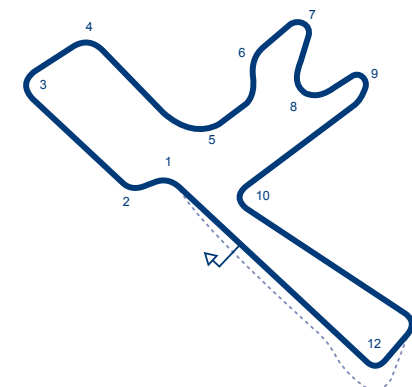

AUSTRALIA

WINTON

✉	WINTON RACEWAY 41 Fox Street 3673 WINTON VIC
Tel	+61 (03) 5760 7100
Website	www.wintonraceway.com.au
Email	info@wintonraceway.com.au
L	3.000 km / 1.864 mi
S	∪
P	gauche / left
W	9 m
Grade	3