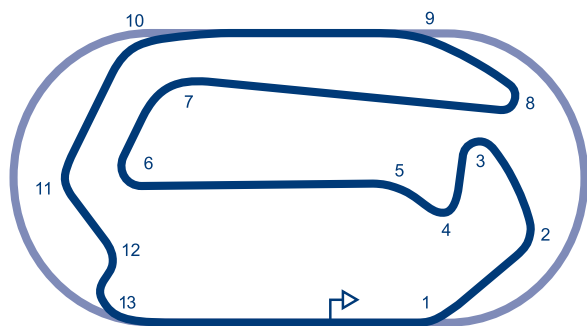

USA

HOMESTEAD

✉	HOMESTEAD - MIAMI SPEEDWAY 1 Speedway Boulevard HOMESTEAD - FLORIDA 33035-1501 FLORIDA
Tel	+1 305 230 5000
Website	www.homesteadmiamispeedway.com
Email	agarcia@homesteadmiamispeedway.com
L	3.701 km / 2.300 mi
S	∩
P	gauche / left
W	12 m
Grade	2