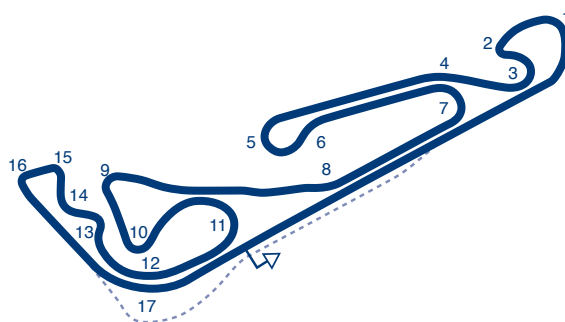

PHILIPPINES

CLARK INTERNATIONAL SPEEDWAY

✉	CLARK INTERNATIONAL SPEEDWAY Kilton Motor Corporation Panday Pira Avenue - Sitio Pulang Lupa Clark Freeport Zone CLARKFIELD PAMPANGA
Tel	+632 845 22 41
Website	-
Email	nelsongayola@gmail.com
L	3.331 km / 2.070 mi
S	∪
P	droite / right
W	12 m
Grade	4