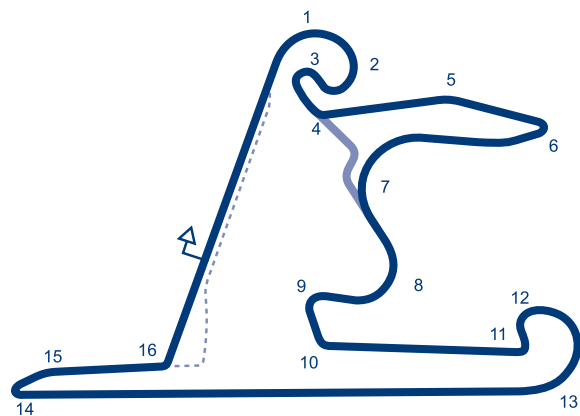

Autre tracé / Other track:
Shanghai International TRACK 3: longueur / length: 4.603 km / 2.860 mi

CHINA

SHANGHAI TIANMA

✉	SHANGHAI TIANMA CIRCUIT No.3000 Shenzhuan Road Songjiang District 201600 SHANGHAI
Tel	+86 21 5766 9090
Website	www.stc2002.com
Email	stc@stc2002.com
L	2.063 km / 1.282 mi
S	⤵
P	droite / right
W	9 m
Grade	4
© 2019 FIA	