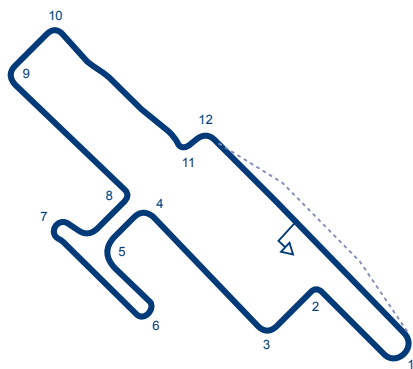

SOUTH KOREA

SONGDO

✉	SONGDO URBAN CIRCUIT Yeonsoo-gu INCHEON
Tel	+82 (0) 2 424 2951
Website	-
Email	jwhong@kara.or.kr
L	2.260 km / 1.404 mi
S	⤵
P	gauche / left
W	11 m
Grade	4