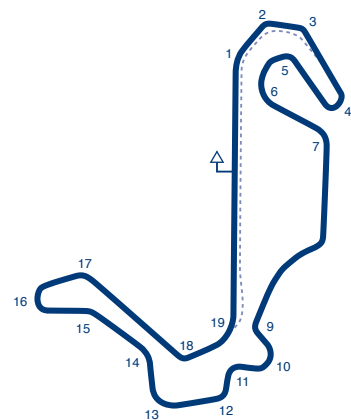

© 2019 FIA

SOUTH KOREA

KOREA

✉	KOREA INTERNATIONAL CIRCUIT 1894 - Sampo-ri - Samho-eup Yeongam-gun JEOLLANAMDO
Tel	+82 2 725 6097
Website	www.koreacircuit.kr
Email	kocka@ikavo.com
L	International: 5.615 km / 3.489 mi
S	⤵
P	droite / right
W	12 m
Grade	1