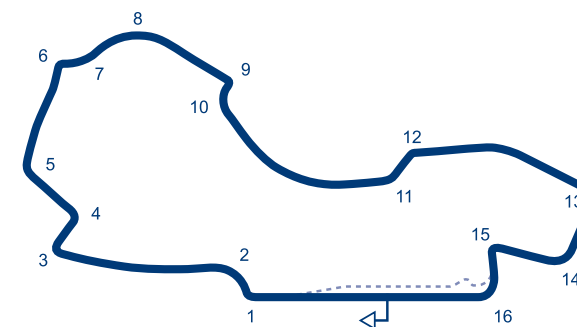

AUSTRALIA

ALBERT PARK

	AUSTRALIAN GRAND PRIX COR- PORATION 220 Albert Road South Melbourne 3205 VICTORIA
Tel	+61 3 9258 7100
Website	www.grandprix.com.au
Email	enquiries@grandprix.com.au
L	5.303 km / 3.295 mi
S	∪
P	gauche / left
W	11 m
Grade	1