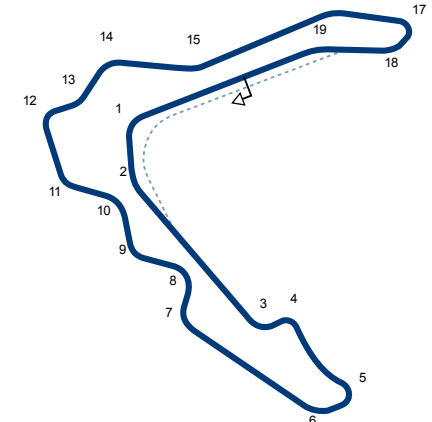

PITTSBURGH INTERNATIONAL

	PITTSBURGH INTERNATIONAL RACE COMPLEX 201 Penndale Exd PA 16157 WAMPUM
Tel	+1 724 535 1000
Website	www.pittrace.com
Email	info@pittrace.com
L	4.380 km / 2.722 mi
S	∪
P	droite / right
W	11 m
Grade	3