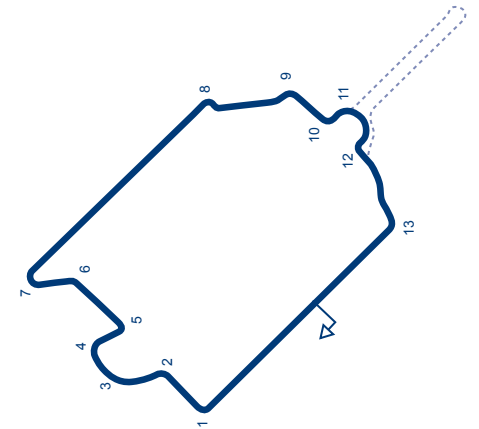

FRANCE

PARIS INVALIDES

✉	PARIS INVALIDES ELECTRIC FORMULA 95 Rue de la Boétie 75008 PARIS
Tel	+33 674 59 40 63
Website	-
Email	-
L	1.921 km / 1.193 mi
S	↻
P	gauche / left
W	10 m
Grade	3E