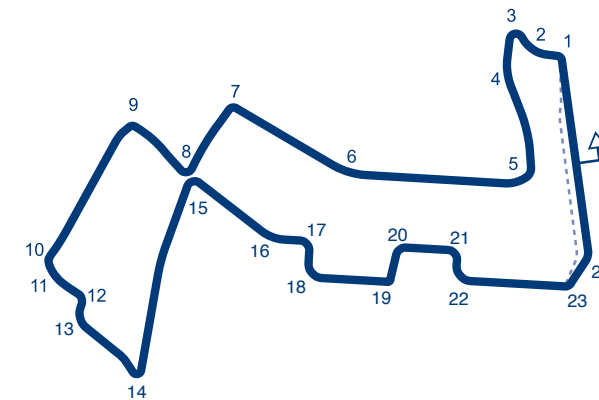

SINGAPORE

SINGAPORE - MARINA BAY

✉	SINGAPORE GP Pte Ltd - MARINA BAY STREET CIRCUIT Marina Bay SINGAPORE
Tel	+65 6462 9148
Website	www.singaporegp.sg
Email	lawrence@singaporegp.sg
L	5.077 km / 3.155 mi
S	↻
P	droite / right
W	9 m
Grade	1