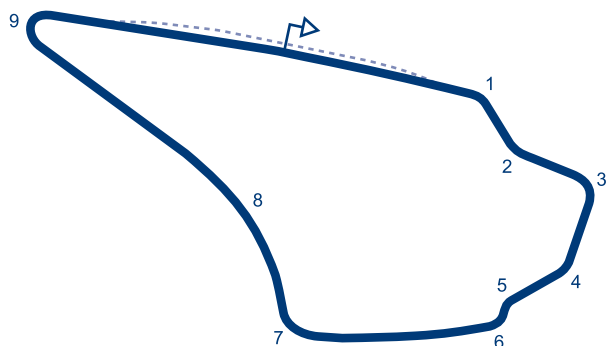

KNOCKHILL

✉	KNOCKHILL RACING CIRCUIT By Dunfermline - Fife KY12 9TF SCOTLAND
Tel	+1 383 723337
Website	www.knockhill.com
Email	stuartg@knockhill.com
L	2.090 km / 1.299 mi
S	∩
P	droite / right
W	10 m
Grade	3