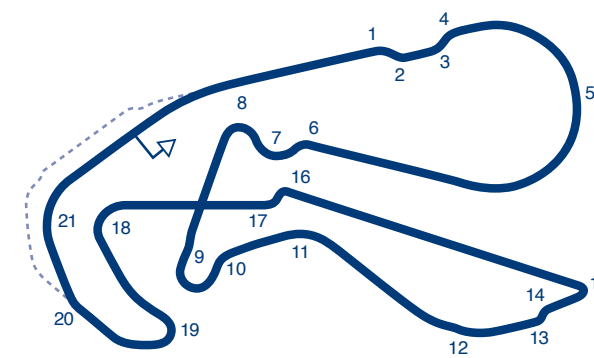

NEW ZEALAND

HIGHLANDS MOTORSPORT PARK

	HIGHLANDS MOTORSPORT PARK Corner SH6 & Sandflat Road Cromwell 9342 OTAGO
Tel	+64 3 445 4052
Website	www.highlands.co.nz
Email	info@highlands.co.nz
L	3.932 km / 2.443 mi
S	U
P	droite / right
W	12 m
Grade	3