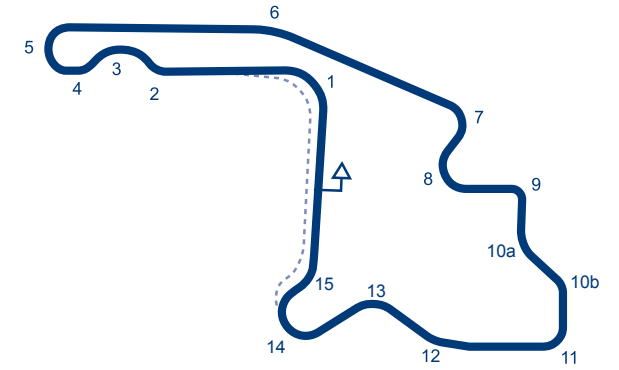

MID-OHIO

	MID-OHIO SPORTS CAR COURSE 7721 Steam Corners Road - Lexington 44904 LEXINGTON OHIO
Tel	+1 419 884 4000
Website	www.midohio.com
Email	info@midohio.com
L	3.600 km / 2.237 mi
S	U
P	gauche / left
W	10 m
Grade	2