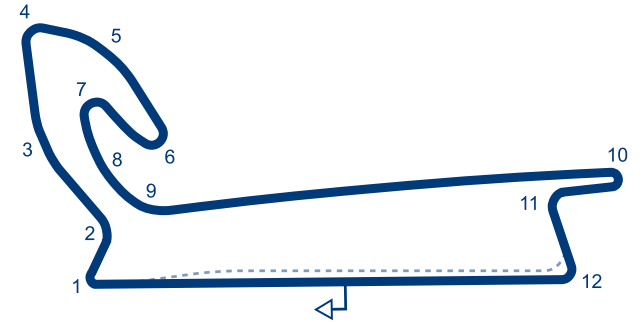

CHINA

GUANGDONG ZHAOQING

✉	GUANGDONG ZHAOQING INTERNATIONAL CIRCUIT Dawang Road - Zhaoqing Hi-Tech Industry Development Zone GUANGDONG PROVINCE
Tel	+86 758 310 3666
Website	www.gicgd.com
Email	liuai@gicgd.com
L	2.824 km / 1.755 mi
S	∪
P	gauche / left
W	15 m
Grade	3