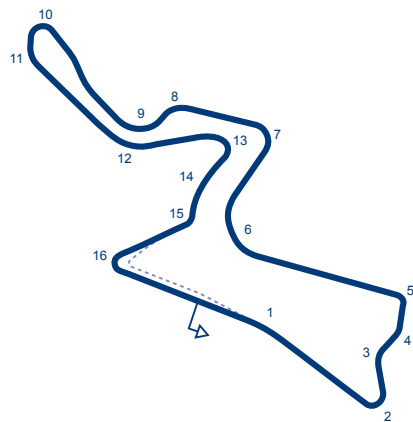

© 2019 FIA

Autre tracé / Other track:
Grade 3: longueur / length: 5.922 km / 3.680 mi

SOUTH AFRICA

KYALAMI

✉	KYALAMI GRAND PRIX CIRCUIT Allandale Road 1 KYALAMI - MIDRAND
Tel	+27 11 466 2800
Website	www.kyalamiracing.co.za
Email	denis@kyalamiracing.co.za
L	4.263 km / 2.649 mi
S	⤵
P	gauche / left
W	10 m
Grade	2