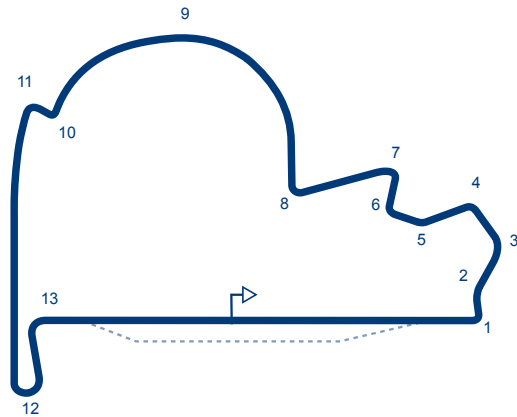

CHINA

WUHAN

✉	WUHAN INTERNATIONAL STREET TRACK Wuhan Sport Centre - Tiyu Road WUHAN
Tel	-
Website	
Email	-
L	4.294 km / 2.668 mi
S	⤵
P	droite / right
W	15 m
Grade	3