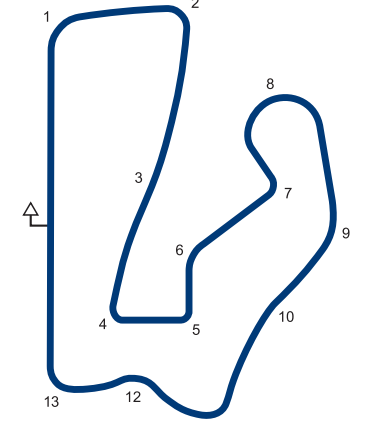

ROAD AMERICA ELKHART LAKE

	ROAD AMERICA N7390 Highway 67 - Plymouth 53073 WISCONSIN
Tel	+1 920 892 4576
Website	www.roadamerica.com
Email	info@roadamerica.com
L	6.477 km / 4.025 mi
S	∪
P	gauche / left
W	12 m
Grade	2