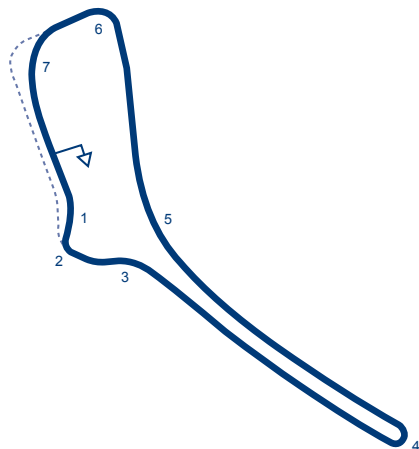

AUSTRALIA

SYMMONS PLAINS

✉	SYMMONS PLAINS RACEWAY 1487 Midland Hwy 7300 PERTH
Tel	+61 447 315 114
Website	www.motorsporttas.com.au/tracks/symmons-plains
Email	-
L	2.440 km / 1.516 mi
S	∪
P	gauche / left
W	9 m
Grade	3