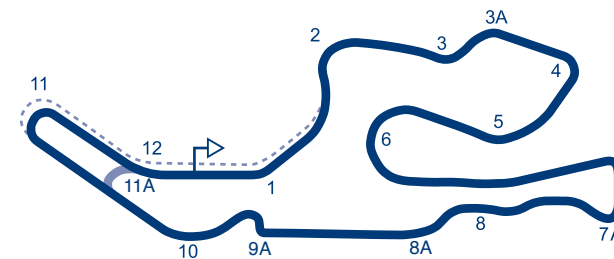

SONOMA RACEWAY

SONOMA RACEWAY
Raceway - Highways 37 & 121
SONOMA
95476 CALIFORNIA

Tel +1 800 870 7223
Website www.racesonoma.com
Email trackinfo@racesonoma.com
L 3.685 km / 2.290 mi
S U
P gauche / left
W 10 m
Grade 2