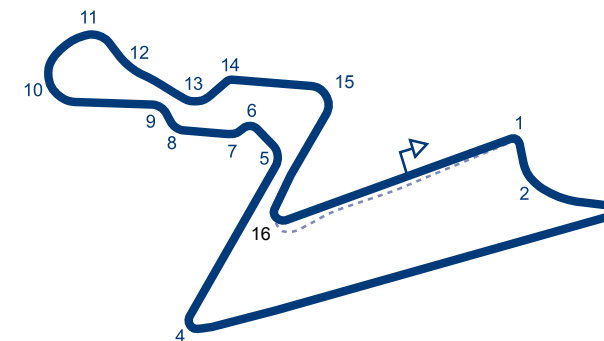

INDIA

NEW DELHI

	BUDDH INTERNATIONAL CIRCUIT Sector 25 - Yeida -Yamuna Expressway Dankaur Distt. G.B.Nagar UTTAR PRADESH
Tel	+91 120 453 2842
Website	www.jaypeesports.com
Email	jaypee.sports@jalindia.co.in
L	5.138 km / 3.193 mi
S	∪
P	gauche / left
W	12 m
Grade	1