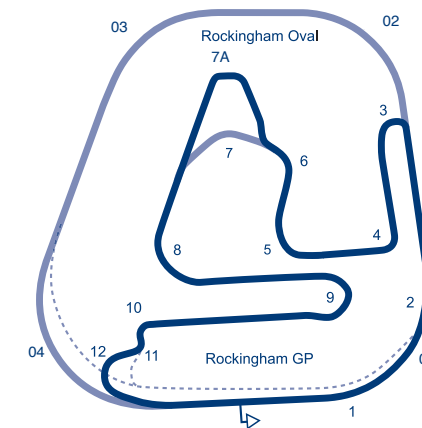

ROCKINGHAM MOTOR SPEEDWAY

✉	ROCKINGHAM MOTOR SPEEDWAY Mitchell Road - Corby NN17 5AF NORTHAMPTONSHIRE
Tel	+44 1536 500500
Website	www.rockingham.co.uk
Email	marketing@rockingham.co.uk
L	3.302 km / 2.050 mi
S	∩
P	droite / right
W	12 m
Grade	2