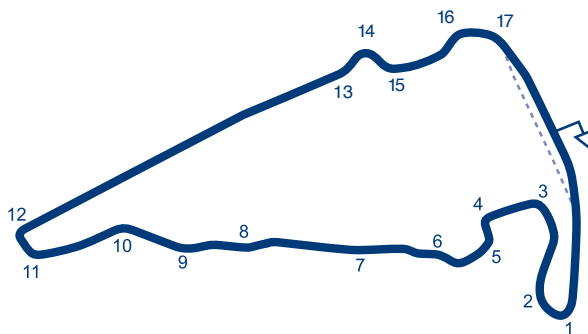

USA

VIRGINIA INTERNATIONAL RACEWAY

	VIRGINIA INTERNATIONAL RACEWAY 1245 Pine Tree Road - ALTON 24520 VIRGINIA
Tel	+1 434 822 7700 ext. 300
Website	www.virnow.com
Email	info@virnow.com
L	5.248 km / 3.261 mi
S	∪
P	droite / right
W	10 m
Grade	2

© 2019 FIA