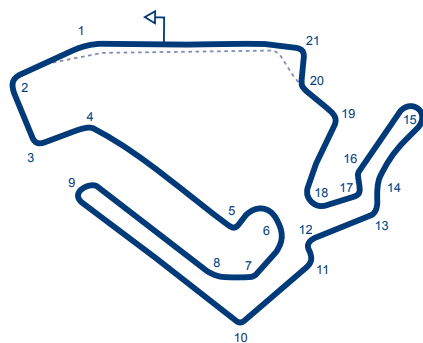

CHINA

NINGBO SPEEDPARK

✉	NINGBO INTERNATIONAL SPEEDWAY Yantai Middle Road Chuanxiao Ningbo ZHEJIANG
Tel	-
Website	-
Email	-
L	4.008 km / 2.491 mi
S	⤵
P	droite / right
W	14 m
Grade	2