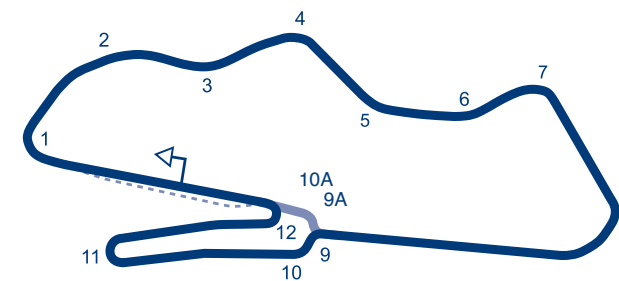

UK

DONINGTON PARK

	DONINGTON PARK Castle Donington DE74 2RP DERBY
Tel	+44 1332 810048
Website	www.donington-park.co.uk
Email	info@donington-park.co.uk
L	GP: 4.003 km / 2.487 mi
S	∪
P	droite / right
W	10 m
Grade	2