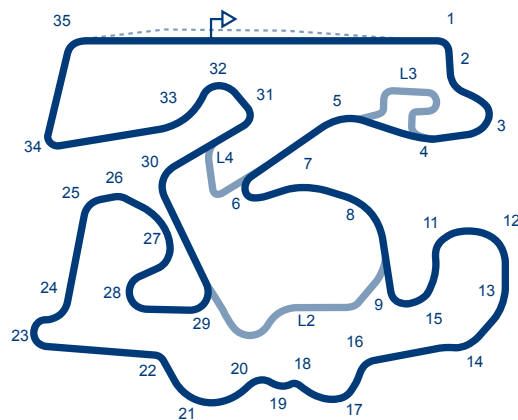

© 2019 FIA

AUSTRALIA

THE BEND MOTORSPORT

✉	THE BEND MOTORSPORT PARK 543 Dukes Hwy SA 5260 TALEM BEND
Tel	+61 (08) 8165 5700
Website	www.thebend.com.au
Email	-
L	L1: 7.770 km / 4.828 mi
S	∪
P	gauche / left
W	12 m
Grade	2