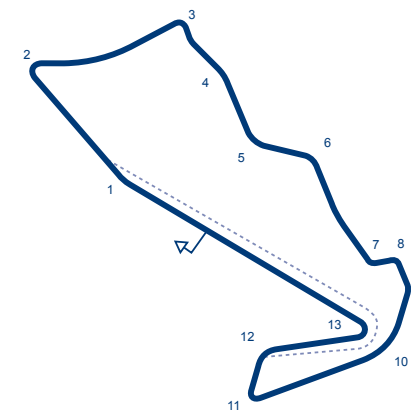

Autre tracé / Other track:
L2: longueur / length: 4.900 km / 3.045 mi
L3: longueur / length: 3.700 km / 2.299 mi
L4: longueur / length: 3.500 km / 2.175 mi

© 2019 FIA

AUSTRALIA

TOWNSVILLE

✉	TOWNSVILLE STREET CIRCUIT Reid Park Railway Estate QLD 4810 TOWNSVILLE
Tel	-
Website	www.supercars.com/townsville/circuit
Email	-
L	3.220 km / 2.000 mi
S	∪
P	droite / right
W	10 m
Grade	3