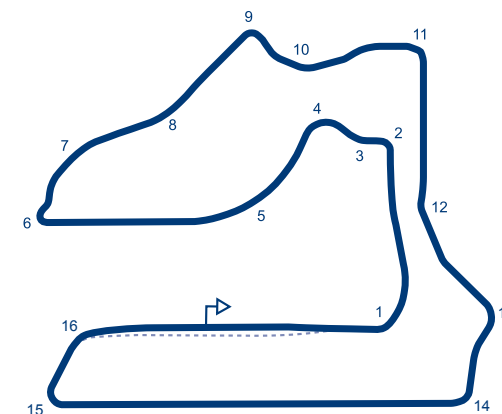

© 2019 FIA

USA

SEBRING

SEBRING INTERNATIONAL RACEWAY
113 Midway Drive
FL 33870 SEBRING

Tel +1 863 655 1442
Website www.sebringraceway.com
Email tstephenson@sebringraceway.com
L 5.970 km / 3.710 mil
S U
P gauche / left
W 12 m
Grade 2