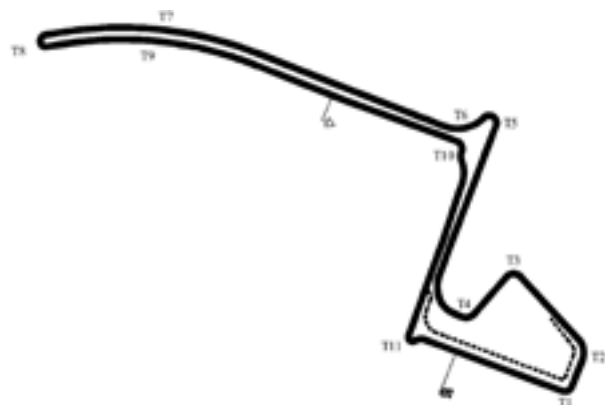

CHINA

NEW FIA CIRCUIT 2019

SANYA

✉	SANYA
Tel	-
Website	-
Email	-
L	2.360 km / 1.466 mi
S	⤵
P	gauche / left
W	9 m
Grade	3E
© 2019 FIA