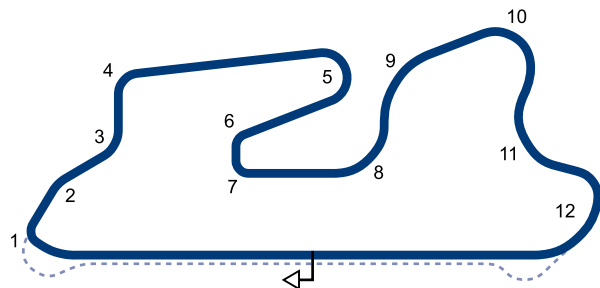

SAUDI ARABIA

AL REEM

✉	REEM INTERNATIONAL CIRCUIT Sufian Bin Thabet Street Sulaimanyeh P.O Box: 295728 RIYADH 11351
Tel	+966 1 461 0052
Website	www.reemracing.com
Email	info@reemracing.com
L	3.200 km / 1.998 mi
S	↻
P	gauche / left
W	12 m
Grade	3

© 2019 FIA

SAUDI ARABIA

NEW FIA CIRCUIT 2019