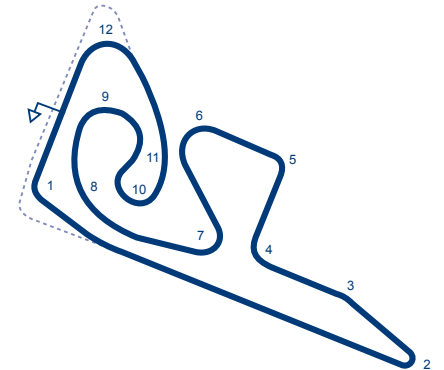

CHINA

NANJING WANTRACK

✉	JIANGSU WANTRACK INTERNATIONAL CIRCUIT
Tel	+86 25-86606660
Website	www.wantrack-nj.com
Email	-
L	2.014 km / 1.251 mi
S	∪
P	droite / right
W	10 m
Grade	4