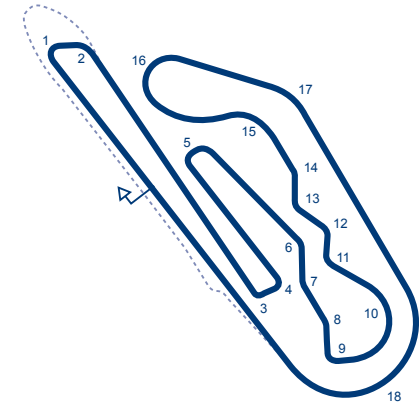

RUSSIA

SMOLENSK RACEWAY

✉	SMOLENSK RING Verkhnedneprovskiy SMOLENSK OBLAST
Tel	+7 985 725 00 70
Website	www.smolenskring.ru
Email	info@smolenskring.ru
L	3.357 km / 2.086 mi
S	↻
P	gauche / left
W	12 m
Grade	4