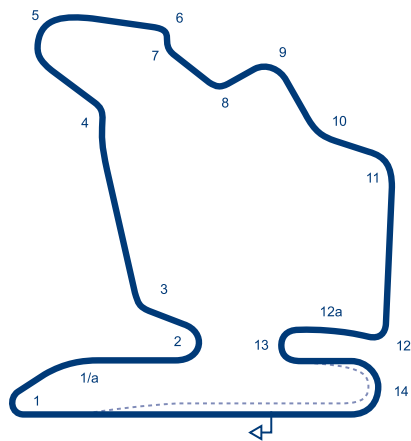

HUNGARY

HUNGARORING

	HUNGARORING SPORT Zrt. Hungaroring race circuit Pf. 10 2146 MOGYOROD
Tel	+36 28 444 444
Website	www.hungaroring.hu
Email	office@hungaroring.hu
L	4.381 km / 2.722 mi
S	∪
P	gauche / left
W	10 m
Grade	1