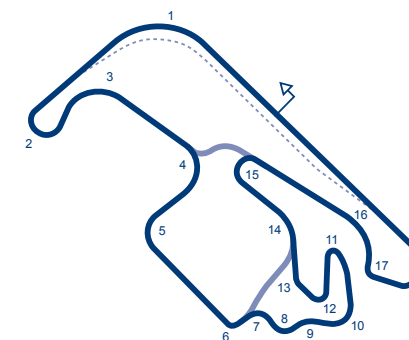

© 2019 FIA

AUSTRALIA

SURFERS PARADISE - QUEENSLAND

✉	SURFERS PARADISE STREET CIRCUIT Gold Coast Motor Events Co. Level 5 - 64 Marine Parade P.o Box 3007 4215 SOUTHPORT QLD
Tel	+61 7 5588 6800
Website	www.supergp.com
Email	info@supergp.com
L	2.984 km / 1.854 mi
S	↻
P	gauche / left
W	10 m
Grade	2

© 2019 FIA

Autre tracé / Other track:
Brabham: longueur / length: 4.500 km / 2.796 mi
Druitt: longueur / length: 2.800 km / 1.739 mi

AUSTRALIA

SYDNEY OLYMPIC PARK

✉	SYDNEY OLYMPIC PARK 8 Australia Avenue 2127 Sydney Olympic Park
Tel	+61 02 9714 7300
Website	www.sydneyolympicpark.com.au
Email	info@sopa.nsw.gov.au
L	3.400 km / 2.112 mi
S	↻
P	gauche / left
W	12 m
Grade	3