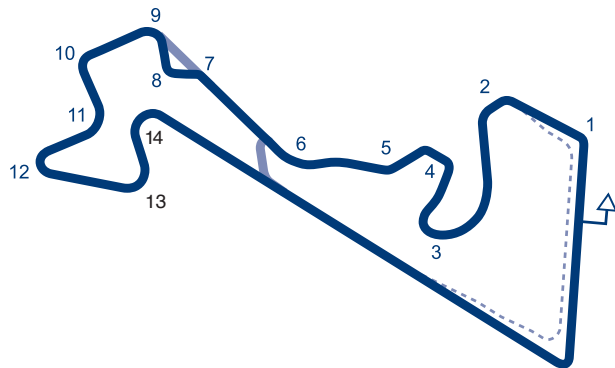

RUSSIA

MOSCOW RACEWAY

✉	MOSCOW RACEWAY 12 bld. 5 Teterinskiy side street 109004 MOSCOW
Tel	+7 495 937 91 94
Website	www.moscowraceway.com
Email	pr@moscowraceway.com
L	3.931 km / 2.443 mi
S	↻
P	droite / right
W	12 m
Grade	1