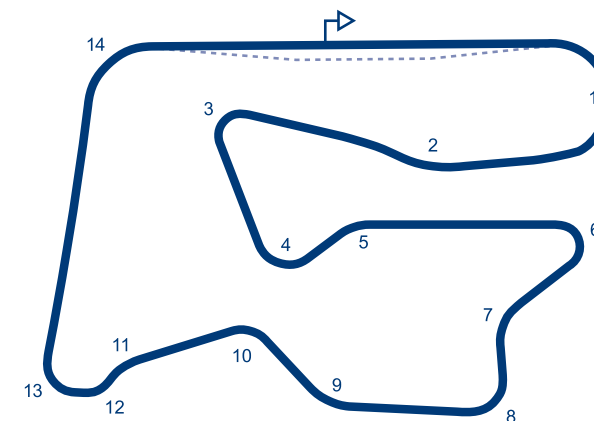

POLAND

POZNAN

✉	AUTOMOBILKLUB WIELKOPOLSKI Tor Poznań - Ul. Wyciągowa 3 62-081 PRZEZMIEROWO
Tel	+48 61 814 35 11
Website	www.aw.poznan.pl
Email	tor.poznan@aw.poznan.pl
L	4.083 km / 2.537 mi
S	∪
P	gauche / left
W	12 m
Grade	3