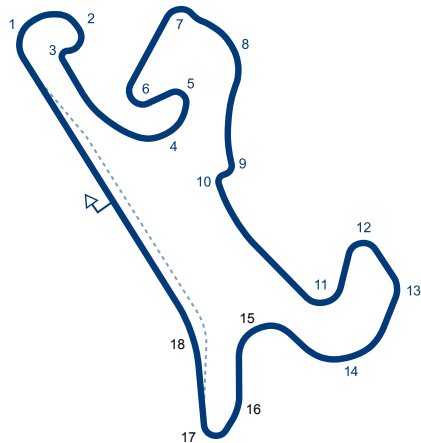

NINGBO SPEEDPARK

✉	NINGBO INTERNATIONAL SPEEDWAY Yantai Middle Road Chuanxiao Ningbo ZHEJIANG
Tel	-
Website	-
Email	-
L	4.008 km / 2.491 mi
S	⤵
P	droite / right
W	14 m
Grade	2

© 2019 FIA

CHINA

ORDOS

✉	ORDOS INTERNATIONAL CIRCUIT Kang Ba Shi New District - Inner Mongolia Autonomous Region 017000 ORDOS
Tel	+86 477 859 3993
Website	www.oic2010.cn
Email	oicy@oic2010.cn
L	3.752 km / 2.331 mi
S	⤵
P	gauche / left
W	12 m
Grade	2