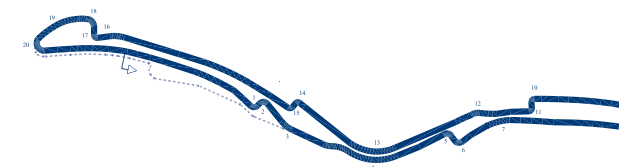

PUNTA DEL ESTE e-PRIX

✉	PUNTA DEL ESTE e-PRIX 20000 MALDONADO
Tel	-
Website	www.grandprixdepuntadeleste.com
Email	info@grandprixdepuntadeleste.com
L	2.875 km / 1.786 mi
S	↻
P	gauche / left
W	9 m
Grade	3